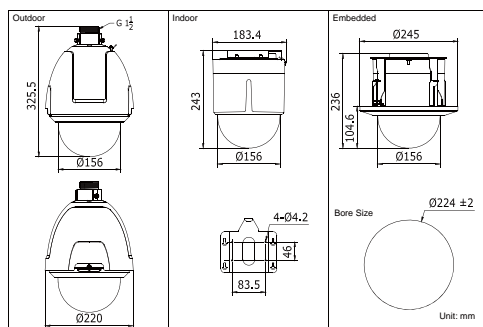

Dimensions

Camera	
Image Sensor	1/2.8" Progressive Scan CMOS
Effective Pixel	2230K pixels
Min. Illumination	Color : 0.4 lux (F1.6,1/30 sec, 50 IRE, AGC on), B/W : 0.03 lux (F1.6,1/30 sec, 50 IRE, AGC on) Color : 0.05 lux (F1.6,1/1 sec, 50 IRE, AGC on), B/W : 0.005 lux (F1.6,1/1 sec, 50 IRE, AGC on)
White Balance	Auto / Manual / ATW/Indoor/Outdoor/Daylight lamp/Sodium lamp
AGC	Auto / Manual
S / N Ratio	≥ 50dB
Digital Noise Reduction	3D DNR
Backlight Compensation	HLC / BLC
Wide Dynamic Range	Digital WDR
Shutter Speed	50Hz: 1-1/30,000s; 60Hz: 1-1/30,000s
Day & Night	IR Cut Filter
Digital Zoom	16X
Privacy Masking	Up to 24 zones, maximum 8 zones on a same image, multiple colors and mosaics optional
Focus Mode	Auto / Semiautomatic / Manual
Enhancement	Smart Defog: on / off
Lens	
Focal Length	4.3-129mm, 30x
Zoom Speed	Approx.3s(Optical Wide-Tele)
Angle of View	65.5-2.11 degree (Wide-Tele)
Min. Working Distance	10-1500mm(Wide-Tele)
Aperture Range	F1.6-F5.0
Pan and Tilt	
Smart tracking	Support
Pan / Tilt Range	Pan: 360° endless; Tilt: -5°-90°(Auto Flip)
Pan / Tilt Speed	Pan Manual Speed: 0.1° -300°/s, Pan Preset Speed: 540°/s Tilt Manual Speed: 0.1°-240°/s, Tilt Preset Speed: 400°/s
Proportional Zoom	Rotation speed can be adjusted automatically according to zoom multiples
Number of Preset	256
Patrol	8 patrols, up to 32 presets per patrol
Pattern	4 patterns, with the recording time not less than 10 minutes per pattern
Power-off Memory	Support
Park Action	Preset / Patrol / Pattern / Pan scan / Tilt scan / Random scan / Frame scan / Panorama scan
PTZ Position Display	On / Off
Preset Freezing	Support
Scheduled Task	Preset / Patrol / Pattern / Pan scan / Tilt scan / Random scan / Frame scan / Panorama scan/Dome reboot/Self-test action/Alarm output
Alarm	
Alarm Input	7
Alarm Output	2 relay outputs, alarm response actions configurable
Alarm Actions	Preset, Patrol, Pattern, SD/SDHC card recording, Relay output, Notification on Client
Input/ Output	
Video Output	1.0V[p-p] / 75Ω, PAL / NTSC composite, BNC
Audio Input	Audio input (Line input), 2 ~ 2.4V[p-p]; output impedance: 1KΩ, ±10%
Audio Output	Line level, impedance: 600Ω
Network	
Ethernet	10Base-T / 100Base-TX, RJ45 connector
Max. Image Resolution	1920x1080
Frame Rate	50Hz: 25 fps (1920x1080), 25 fps (1280x960), 25 fps (1280x720) 60Hz: 30 fps (1920x1080), 30 fps (1280x960), 30 fps (1280x720)
Image Compression	H.264/MJPEG/MPEG4, H.264 encoding with Baseline/Main/High profile
ROI encoding	Support 24 areas with adjustable levels
Audio Compression	G.711u /G.711a /G.726
Protocols	IPv4/IPv6, HTTP, HTTPS, 802.1x, Qos, FTP, SMTP, UPnP, SNMP, DNS, DDNS, NTP, RTSP, RTP, TCP, UDP, IGMP, ICMP, DHCP, PPPoE
Simultaneous Live View	Up to 10
Streams	Three Streams
Mini SD Memory Card	Built-in SD/SDHC Slot, up to 32GB, support manual / alarm / edge recording
User/Host Level	Up to 32 users, 3 Levels: Administrator, Camera control, Live view only
Security Measures	User authentication (ID and PW), Host authentication (MAC address), IP address filtering
Integration	
Application programming	Open-ended API, support Onvif, PSIA and CGI
Web Browser	IE 7, IE 8, IE 9, Chrome 8+, Firefox 3.5+, Safari 5+, support multi-language
General	
RS-485 Protocols	HIKVISION, Pelco-P, Pelco-D, self-adaptive
Power	24 VAC / PoE+: Outdoor dome: Max. 40W (heater: 20W); Indoor dome: Max. 20W 24 VAC: Max. 65W (heater: 45W) High-PoE: Max. 40W (heater: 20W) PoE+: Max. 25W (heater: 5W)
Working Temperature	Outdoor dome: -30°C ~ 65°C(-22°F ~ 149°F); Indoor dome: -10°C ~ 50°C(14°F ~ 122°F) 24 VAC: -40°C ~ 65°C(-40°F ~ 149°F) High-PoE: -30°C ~ 65°C(-22°F ~ 149°F) PoE+: -20°C ~ 65°C(-4°F ~ 149°F)
Humidity	90% or less
Protection Level	IP66 standard (outdoor dome) TVS 4,000V lightning protection, surge protection and voltage transient protection
Dimensions	Φ220x325.5mm (Φ8.66"x12.81") (Outdoor) Φ183.4x243mm (Φ7.22"x9.57") (Ceiling) Φ245x236mm (Φ9.65"x9.29") (In-ceiling)
Weight (approx.)	5Kg (11.02lbs)