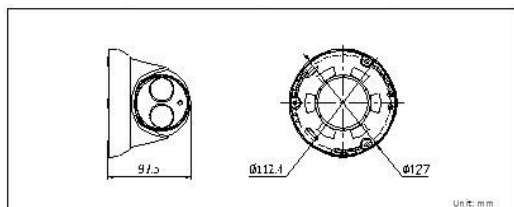

Mini dôme extérieur IP 3MP 1080p/25ims, 1/3" CMOS

Réf. : VZ-2CD2332-I

Key features

- 3 megapixel (2048 x 1536) resolution
- Full HD1080p real-time video
- DWDR & 3D DNR & BLC
- EXIR illuminator (up to 30m)
- IP66
- PoE

Dimensions

Camera	
Image sensor	1/3" progressive scan CMOS
Min. illumination	0.19 lux@ F2.0, AGC on 0 lux with IR
Shutter time	1/30s ~ 1/100,000s
Lens	4mm@F2.0, angle of view: 75.8° (2.8mm, 6mm, 12mm optional)
Lens mount	M12
Angle adjustment	Pan: 0° ~ 360°, tilt: 0° ~ 75°, rotation: 0° ~ 360°
Day & night	ICR
Digital noise reduction	3D DNR
Wide dynamic range	Digital WDR
Backlight compensation	Yes, zone configurable
Compression standard	
Video compression	H.264 / MJPEG
H.264 compression profile	Main profile
Bit rate	32 Kbps ~ 16 Mbps
Dual stream	Yes
Image	
Max. image resolution	2048 x 1536
Frame rate	60Hz: 15fps (2048 x 1536), 30fps (1920 x 1080), 30fps (1280 x 720)
Image settings	Saturation, brightness, contrast adjustable through client software or web browser
Network	
Network storage	NAS
Alarm trigger	Motion detection, tampering alarm
Protocols	TCP/IP, HTTP, DHCP, DNS, DDNS, RTP, RTSP, PPPoE, SMTP, NTP, SNMP, HTTPS, FTP, 802.1X, Qos
System compatibility	ONVIF, PSIA, CGI
General functionalities	User authentication, watermark
Interface	
Communication interface	1 RJ45 10M / 100M ethernet port
General	
Operating conditions	-30°C ~ 60°C (-22°F ~ 140°F) humidity 95% or less (non-condensing)
Power supply	12 VDC ± 10%, PoE (802.3af)
Power consumption	Max. 5.5W (7.5W with ICR on)
Ingress protection	IP66
EXIR range	up to 30m
Dimensions	φ 127 x 97.5 mm
Weight	670g (1.5 lbs)