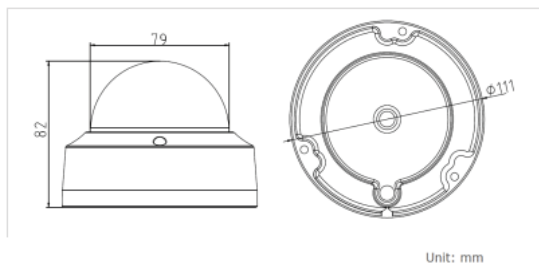

Mini dôme extérieur anti-vandale IP 1 MP 1080p/25ims, 1/3" CMOS

Réf. : VZ-2CD2132-I

Key features

- 3 megapixel (2048 x 1536) resolution
- Full HD1080p real-time video
- 3D DNR & DWDR & BLC
- IR LEDs: up to 30m
- IP66
- PoE
- Vandal-proof

Dimensions

Camera	
Image sensor	1/3" progressive scan CMOS
Min. illumination	0.19 lux@F2.0, AGC on 0 lux with IR
Shutter time	1/30s ~ 1/100,000s
Lens	4mm @F2.0, angle of view: 75.8° (2.8mm, 6mm, 12mm optional)
Lens mount	M12
Angle adjustment	Pan: 0° ~ 355°, tilt: 0° ~ 65°
Digital noise reduction	3D DNR
Wide dynamic range	Digital WDR
Day & night	True
Compression standard	
Video compression	H.264 / MJPEG
H.264 codec profile	Main profile
Bit rate	32 Kbps ~ 16 Mbps
Dual stream	Yes
Image	
Max. image resolution	2048 x 1536
Frame rate	60Hz: 15fps (2048 x 1536), 30fps (1920 x 1080), 30fps (1280 x 720)
Image settings	Saturation, brightness, contrast adjustable through client software or web browser
BLC	Yes, zone configurable
Network	
Network storage	NAS
Alarm trigger	Motion detection, tampering alarm
Protocols	TCP/IP, HTTP, DHCP, DNS, DDNS, RTP, RTSP, PPPoE, SMTP, NTP, SNMP, HTTPS, FTP, 802.1x, Qos
System compatibility	ONVIF, PSIA, CGI
General functionalities	User authentication, watermark
Interface	
Communication interface	1 RJ45 10M / 100M ethernet port
General	
Operating conditions	-30°C ~ 60°C (-22°F ~ 140°F) humidity 95% or less (non-condensing)
Power supply	12 VDC ± 10%, PoE (802.3af)
Power consumption	Max. 5W (7W with ICR on)
Impact protection	IEC60068-275Eh, 50J; EN50102, up to IK10
Ingress protection	IP66 / IK10
IR range	approx 10 to 30 meters
Dimensions	φ 111 x 82 mm
Weight	500g (1.1 lbs)