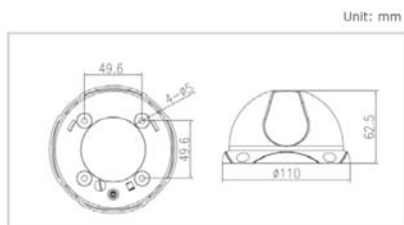

Mini dôme extérieur anti-vandale IP 1,3 MP 720p/25ims, 1/3" CMOS

Réf. : VZ-2CD2112-I

Key features

- 1.3 Megapixel (1280 x 960) High Resolution
- HD 720p Real-time Video
- True Day / Night Auto Switch
- IP66 Ingress Protection
- IR LEDs up to 30m
- Vandal-proof Housing

Dimensions

Camera	
Image sensor	1/3" progressive scan CMOS
Min. illumination	0.028 lux@F2.0, AGC ON 0 lux with IR
Shutter time	1/30s ~ 1/100,000s
Lens	4mm@F2.0, angle of view: 52° (2.8mm, 6mm, 12mm optional)
Lens mount	M12
Angle adjustment (2-Axis)	Pan: 0° ~ 355°, tilt: 0° ~ 65°
Day & night	ICR
Compression standard	
Video compression	H.264 / MJPEG
Bit rate	32 Kbps ~ 16 Mbps
Dual stream	Yes
Image	
Max. image resolution	1280 × 960
Frame rate	60 Hz: 30 fps (1280 × 960), 30 fps (1280 × 720)
Image settings	Saturation, brightness, contrast adjustable through client software or web browser
Network	
Network storage	NAS
Alarm trigger	Motion detection, tampering alarm, network disconnect, IP address conflict, storage exception
Protocols	TCP/IP, HTTP, DHCP, DNS, DDNS, RTP, RTSP, PPPoE, SMTP, NTP, SNMP, HTTPS, FTP, 802.1x, Qos
System compatibility	ONVIF, PSIA, CGI
General functionalities	Flickerless, heartbeat, mirror, user authentication, video mask, watermark
Interface	
Communication interface	1 RJ45 10M / 100M ethernet port
General	
Operating conditions	-30°C ~ 60°C (-22°F ~ 140°F) humidity 90% or less (non-condensing)
Power supply	12 VDC ± 10%, PoE (802.3af)
Power consumption	2 W ~ 4 W (IR LEDs: +2W)
Impact protection	IEC60068-275Eh, 50J; EN50102, up to IK10
IR range	approx 20 to 30 meters
Dimensions	Φ 140 × 92 mm
Weight	600g