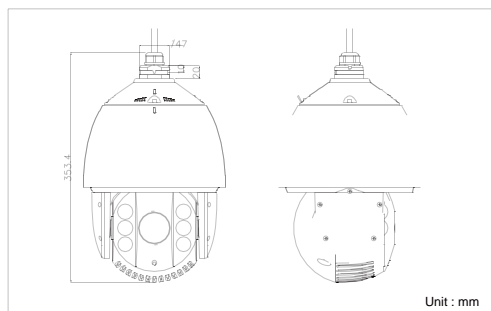

Dimensions

Camera	
Image Sensor	1/4" Interline Transfer CCD
Effective Pixel	PAL: 976(H)×582(V)
Horizontal Resolution	Color: 700 TVL, B/W: 750 TVL
Min. illumination	Color: 0.02Lux/(F1.6, AGC ON), 0.0008Lux/(F1.6, AGC ON, IRE×256), 0 lux with IR B/W: 0.002Lux/(F1.6, AGC ON), 0.0008Lux/(F1.6, AGC ON, IRE×256), 0 lux with IR
White Balance	Auto / Manual / ATW / Indoor / Outdoor
AGC	Auto / Manual
S / N Ratio	≥ 50dB
Digital Noise Reduction	3D DNR
Backlight compensation	BLC
Wide Dynamic Range	Digital WDR
Shutter Speed	PAL: 1/3 ~ 1/10,000s
Day & Night	IR Cut Filter
Digital Zoom	16X
Privacy Mask	8 privacy masks programmable, optional multiple colors and mosaics
Focus Model	Auto / Semiautomatic / Manual
Lens	
Focal Length	3.3 ~ 119mm, 36X
Zoom Speed	Approx. 6.0 s(Optical Wide-Tele)
Angle of View	57.1~1.7 degree(Wide-Tele)
Min. Working Distance	10 ~ 1500mm (Wide-Tele)
Aperture Range	F1.4 ~ F4.2
Pan and Tilt	
Smart tracking	Support
Pan / Tilt Range	Pan: 360°endless; Tilt: -2° ~ 90° (Auto Flip)
Pan / Tilt Speed	Pan Manual Speed: 0.1° ~ 160°/s, Pan Preset Speed: 240°/s Tilt Manual Speed: 0.1° ~ 120°/s, Tilt Preset Speed: 200°/s
Proportional Zoom	Rotation speed can be adjusted automatically according to zoom multiples
Number of Preset	256
Patrol	8 patrols, up to 32 presets per patrol
Pattern	4 patterns, with the total recording time not less than 10 minutes
Power-off Memory	Support
Park Action	Preset / Patrol / Pattern / Pan / Tilt / Auto / Random / Frame / Panorama scan
PTZ Position Display	Support
Password Protection	Support
Preset Freezing	Support
Zone Scanning/Display	Scanning within programmed zone, display zone title
Camera Title	Programmable title display
Compass	Support, the north can be set
Scheduled Task	Preset / Patrol / Pattern / Pan / Tilt / Auto / Random / Frame / Panorama scan
Infrared	
IR Range	Up to 150m
IR irradiating angle	Automatically adjusted, depending on the zoom ratio
Alarm	
Alarm Input	2 (7 alarm inputs optional)
Alarm Output	2 relay outputs, alarm response actions configurable
Alarm Action	Preset / Patrol / Pattern / Pan scan / Tilt scan / Random scan / Frame scan / Panorama scan / Relay output
Input/ Output	
Video Output	1.0V[p-p] / 75Ω, PAL / NTSC composite, BNC
General	
RS-485 Protocols	HIKVISION, Pelco-P, Pelco-D, self-adaptive
Power	24 VAC, max.50W
Working Temperature	-30°C ~ 65°C (-22°F ~ 149°F)
Humidity	90% or less
Protection Level	IP66 TVS 4,000V lightning protection, surge protection and voltage transient protection
Dimensions	Φ245 × 399mm (Φ9.65" × 15.71")
Weight	Approx. 5.5kg(12.13lbs)