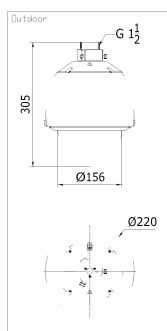

Dimensions

Camera	
Image Sensor	1/4" Interline Transfer CCD
Effective Pixel	PAL: 976(H)×582(V)
Horizontal Resolution	Color: 700 TVL, B/W: 750 TVL
Min.Illumination	Color: 0.02Lux/(F1.6, AGC ON), 0.0008Lux/(F1.6, AGC ON, IRE × 256) B/W: 0.002Lux/(F1.6, AGC ON), 0.00008Lux/(F1.6, AGC ON, IRE × 256)
White Balance	Auto / Manual / ATW / Indoor / Outdoor
AGC	Auto / Manual
S / N Ratio	≥ 50dB
Shutter Speed	PAL: 1/3 ~1/10,000s, NTSC: 1/4 ~1/10,000s
Digital Noise Reduction	3D DNR
Backlight compensation	BLC
Wide Dynamic Range	Digital WDR
Day & Night	IR Cut Filter
Digital Zoom	16X
Privacy Masking	8 privacy masks programmable, optional multiple colors and mosaics
Focus Model	Auto / Semiautomatic / Manual
Lens	
Focal Length	3.3 ~119mm, 36X
Zoom Speed	Approx 6.0s(Optical Wide-Tele)
Angle of View	57.1~1.7 degree(Wide-Tele)
Min. Working Distance	10 ~1500mm (Wide-Tele)
Aperture	F1.4 ~ F4.2
Pan and Tilt	
Smart tracking	Support
Pan and Tilt Range	Pan: 360° endless; Tilt: -5°~90° (Auto Flip)
Pan and Tilt Speed	Pan Manual Speed: 0.1°~300°/s, Pan Preset Speed: 540°/s Tilt Manual Speed: 0.1°~240°/s, Tilt Preset Speed: 400°/s
Proportional Zoom	Rotation speed can be adjusted automatically according to zoom multiples
Number of Preset	255
Patrol	8 patrols, up to 32 presets per patrol
Pattern	4 patterns, with the total recording time not less than 10 minutes
Power-off Memory	Support
Park Action	Preset / Patrol / Pattern / Pan scan / Tilt scan / Frame Scan / Random scan / Panorama scan
PTZ Position Display	Support
Password Protection	Support
Preset Freezing	Support
Zone Scanning/Display	Scanning within programmed zone, display zone title
Camera Title	Programmable title display
Compass	Support, the north can be set
Scheduled Task	Preset / Patrol / Pattern / Pan scan / Tilt scan / Frame Scan / Random scan / Panorama scan / Day / Night
Alarm	
Alarm Input	2 (7 alarm inputs optional)
Alarm Output	2 relay outputs, alarm response actions configurable
Alarm Action	Preset / Patrol / Pattern / Pan scan / Tilt scan / Random scan / Frame scan / Panorama scan / Relay output
Input/ Output	
Video Output	1.0 V[p-p] / 75Ω, PAL / NTSC composite, BNC
General	
RS-485 Protocols	HIKVISION, Pelco-P, Pelco-D, self-adaptive
Power	-A: 24 VAC, max. 40W
Working Temperature	-A: -30°C ~ 65°C(-22°F ~ 149°F);
Humidity	90% or less
Protection Level	IP66 (outdoor dome) TVS 4,000V lightning protection, surge protection and voltage transient protection IK10 (optional)
Dimensions	Φ220×325.5mm (Φ8.66"×12.81")(Outdoor)
Weight	Approx. 5Kg (11.02lbs)