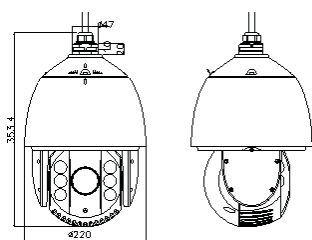

## Dimensions

Unit: mm

Réf. : VZ-1601ZJ

Réf. : VZ-1601ZJ-CORNER

Réf. : VZ-1601ZJ-POLE

Réf. : VZ-1634ZJ

Réf. : VZ-1662ZJ

<b>Camera</b>	
Image Sensor	1 / 3" CMOS
Max. Image Resolution	1920 x 1080
Signal System	PAL / NTSC
Min. Illumination	Color: 0.02Lux@( F1.6, AGC ON) ; B / W: 0.002Lux@( F1.6, AGC ON), 0 Lux with IR
White Balance	Auto / Manual / ATW / Indoor / Outdoor
AGC	Auto / Manual
S / N Ratio	≥50dB
3D DNR	Support
Digital WDR	Support
EIS	Support
Backlight Compensation	Support
Shutter Time	PAL: 1-1 / 10,000s ; NTSC: 1-1 / 10,000s
Day & Night	IR Cut Filter
Digital Zoom	16x
Privacy Mask	8 privacy masks programmable; a maximum of 8 zones can be masked simultaneously on the same video screen
Focus Model	Auto / Semiautomatic / Manual
<b>Lens</b>	
Focal Length	4-120mm, 30X
Zoom Speed	Approx.3.0s(Optical Wide-Tele)
Angle of View	58-1.7 degree(Wide-Tele)
Min. Working Distance	10-1500mm (Wide-Tele)
Aperture	F1.6-F4.4
<b>Pan and Tilt</b>	
Pan Range	360° endless
Pan Speed	Pan Manual Speed: 0.1°-160° / s; Pan Preset Speed: 240° / s
Tilt Range	-15°-90° (Auto Flip)
Tilt Speed	Tilt Manual Speed: 0.1°-120° / s; Tilt Preset Speed: 200° / s
Proportional Zoom	Rotation speed can be adjusted automatically according to zoom multiples
Number of Preset	256
Patrol	8 patrols, up to 32 presets per patrol
Pattern	4 patterns, with the total recording time not less than 10 minutes
Power-off Memory	Support
Park Action	Preset / Patrol / Pattern / Pan scan / Tilt scan / Frame Scan / Random scan / Panorama scan
PTZ Position Display	On / Off
Preset Freezing	Support
Scheduled Task	Preset / Patrol / Pattern / Pan scan / Tilt scan / Frame Scan / Random scan / Panorama scan
RS-485 communication diagnosis	Support
<b>Infrared</b>	
IR Distance	120m
IR Intensity	Automatically adjusted, depending on the zoom ratio
<b>Input / Output</b>	
Monitor Output	HD 1080P output, 1.0V(p-p) / 75Ω, NTSC (or PAL) composite, BNC
RS-485 Interface	Half-duplex mode; Self-adaptive HIKVISION, Pelco-P, Pelco-D protocol
UTC function	HIKVISION_C(need UTC controller)
<b>General</b>	
Menu Language	English, Chinese
Power	24VAC, Max. 50W
Working Temperature / Humidity	-30 °C-65°C(-22°F-149°F)(outdoor dome) 90% or less
Protection Level	IP66 standard (outdoor dome) TVS 4,000V lightning protection, surge protection and voltage transient protection
Mounting	Various mounting modes optional
Dimensions	φ220×353.4mm (φ8.66"×13.91")(Outdoor)
Weight (approx.)	4.5kg (9.92lbs)