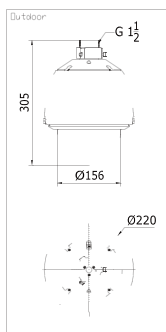

Input/ Output	
Video Output	1.0 V(p-p) / 75Ω, PAL / NTSC composite, BNC

General	
RS-485 Protocols	HIKVISION, Pelco-P, Pelco-D, self-adaptive
Power	24 VAC, max. 20W
Working Temperature	-30°C ~ 65°C(-22°F ~ 149°F)
Humidity	90% or less
Protection Level	IP66 (outdoor dome) TVS 4,000V lightning protection, surge protection and voltage transient protection IK10 (optional)
Dimensions	Φ220 × 305mm (Φ8.66" × 12.00")(Outdoor)
Weight	Approx. 5Kg (11.02lbs)

Key features

- 1/4" Sony CCD
- 540TVL horizontal resolution
- 36X / 23X optical zoom, 16X digital zoom
- True Day/Night, Digital WDR
- 3D intelligent positioning

Dimensions

Réf. : VZ-1601ZJ

Réf. : VZ-1601ZJ-CORNER