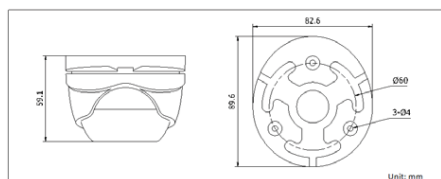

Mini dôme extérieur 1080p/25ims et une sorite CVBS

Réf. : VZ-2CE56D5T-IRM

Key features

- HD1080P Video Output
- Adopt HDTV Technology
- True Day/Night
- OSD menu, 3D DNR, Smart IR
- 20m IR distance
- IP66 weatherproof
- Up the Coax(via coaxial cable)
- 120 dB Wide Dynamic Range

Dimensions

Camera	
Image Sensor	1 / 3" Progressive Scan CMOS
Signal System	PAL / NTSC
Effective Pixels	1920(H)*1080(V)
Min. Illumination	0.01 Lux @(F1.2,AGC ON), 0 Lux with IR
Shutter Time	1 / 25(1 / 30) s to 1 / 50,000 s
Lens	3.6mm (2.8mm, 6mm optional)
	Angle of View: 80.9°(3.6mm), 103.5°(2.8mm), 54.3°(6mm)
Lens Mount	M12
Angle Adjustment	Pan: 0 - 360°, Tilt: 0 - 90°, Rotation: 0 - 360°
Day & Night	ICR
Wide dynamic range	120 dB
Synchronization	Internal synchronization
Video Frame Rate	1080p@25fps / 1080p@30fps
HD Video Output	1 Analog HD output
CVBS Output	1Vp-p Composite Output(75Ω / BNC)
S / N Ratio	More than 52dB
Menu	
Scene	Indoor, Outdoor, Indoor1, LOW-LIGHT
Camera ID	On / off (15 characters, position programmable)
AGC	Support
D / N Mode	Color / BW / EXT
White Balance	ATW, AWC-SET, Indoor, Outdoor, Manual
Privacy Mask	On / Off, maximum 8 zones
Motion Detection	On / Off, maximum 4 zones
BLC	Support
Anti-flicker	On / off
Language	English, Japanese, CHN1, CHN2, Korean, German, French, Italian, Spanish, Polish, Russian, Portuguese, Dutch, Turkish, Hebrew and Arabic
Functions	Eclipse, Digital noise reduction, Digital zoom(62x), Slow shutter, Mirror, Defog, Defect pixel correction, SMART D-ZOOM
General	
Working Temperature / Humidity	-30 °C - 60 °C (-22 °F - 140 °F) Humidity 90% or less (non-condensing)
Power Supply	12 VDC
Power Consumption	Max. 4W
Weather Proof Ratings	IP66
IR Range	Up to 20m
Communication	Up the coax(need UTC controller) Protocol: Pelco-C(Coaxitron)
Dimensions	89.6 × 59.1 mm (3.53" × 2.33")
Weight	400 g (0.88 lb)