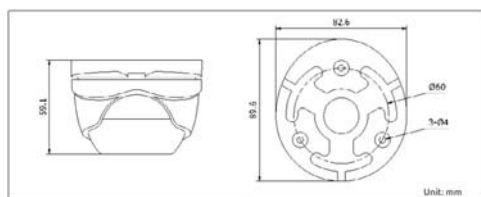

Mini dôme extérieur 720p/25ims et une sorite CVBS

Réf. : VZ-2CE56C2T-IRM

Key features

- HD720P Video Output
- Adopt HDTV Technology
- True Day/Night
- DNR, Smart IR
- 20m IR distance
- IP66 weatherproof

Dimensions

Camera	
Image Sensor	1/3" Progressive Scan CMOS
Effective Pixels	1280(H)*720(V)
Min. Illumination	0.01 Lux @(F1.2,AGC ON), 0 Lux with IR
Shutter Time	1/25(1/30) s to 1/50,000 s
Lens	3.6mm (2.8mm, 6mm optional) Angle of View: 76.88°(3.6mm), 99.73°(2.8mm), 50.1°(6mm)
Lens Mount	M12
Angle Adjustment	Pan: 0 - 360°, Tilt: 0 - 90°, Rotation: 0 - 360°
Day & Night	ICR
Synchronization	Internal synchronization
Video Frame Rate	25 fps (PAL) / 30 fps (NTSC)
HD Video Output	1 Analog HD output
S/N Ratio	More than 52dB
General	
Working Temperature/ Humidity	-40 °C - 60 °C (-40 °F - 140 °F) Humidity 90% or less (non-condensing)
Power Supply	12 VDC
Power Consumption	Max. 3.5W
Weather Proof Ratings	IP66
IR Range	Up to 20m
Dimensions	89.6 × 59.1 mm (3.53" × 2.33")
Weight	400 g (0.88 lb)